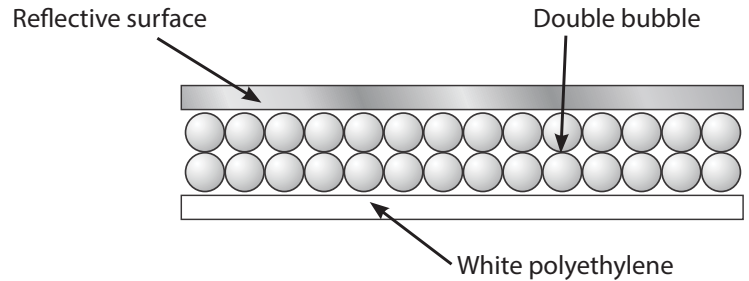

Maximum insulation for better ice protection

ArenaDeck® Ice Blanket

Reflective insulation

ArenaDeck® Ice Blanket consists of a double layer of polyethylene bubbles, sandwiched between an aluminum surface, and a white polyethylene sheet. It is ideal for all outdoor insulation applications. A protective film is applied to the aluminum surface, virtually eliminating the risk of corrosion.

Using ArenaDeck® Ice Blanket to cover your ice surface can improve the efficiency by greatly reducing the impact of radiant heat and significantly decreasing the overall cost in ice maintenance.

Key features:

- Protective coating over aluminum surface
- Reduces refrigeration cost
- Quick, safe and easy to install
- Multi-Layer 8.4 mil Bubble Core
- Double bubble provides an effective thermal break
- Approved vapor barrier
- Available in 500, 750, and 1000 sq. ft. rolls