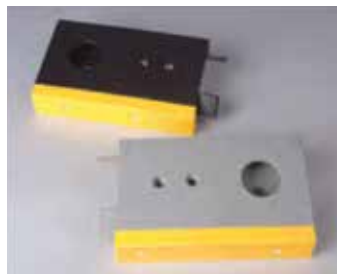

Change-overs made easy

Stainless Steel Ice Dam

Steel / Powder Coated Steel Ice Dam

Poly Ice Dam

Poly Ramp

Crystaplex® Ice Dam

With features and benefits like these, it's no wonder the Crystaplex® ice dam is fast becoming the ice dam of choice for multi-purpose arenas:

- Strong stainless steel construction is resistant to ice build up or pressure
- Uniformity and strength means puck rebound is consistent
- Replaceable HDPE kick plate uses nylon fasteners to attach to the ice dam
- Double set of integrated dasher anchors provide 100% backup should an anchor become stripped or unusable
- Insulated to minimize frost buildup or edge thawing
- Dasher anchors are easily repaired or replaced
- Designed for installation on new rinks or retrofitted on existing
- Laser measurements add to dimensional accuracy and higher quality
- Stainless steel offers superior corrosion performance and higher ice quality

Crystaplex® 508 Ice Dam

2.0" height. Available in either fabricated galvanized steel or fabricated stainless steel.

Crystaplex® 635 Ice Dam

2.5" height. Available in either fabricated galvanized steel or fabricated stainless steel.

Poly Ice Dam

Popular for years in multi-purpose arenas, this natural white high density polyethylene has features not found in other ice dams:

- Cost effective
- Light weight and easy to install
- A good insulator
- Suitable for skate traffic