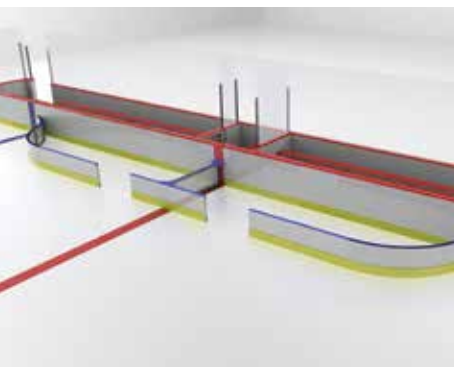

ON-ICE SLED BENCH SYSTEM

Built for safety and ease-of-use

On-Ice Sled Bench System

Innovative design

Developed in conjunction with the NHL, USA Hockey and sled players, Athletica is proud to introduce the world's first portable sled player bench.

An easy, interlocking setup that can be installed in minutes and doesn't require much storage space at the rink. The fact that no building renovation is needed means it will be finding its way into many rinks in the near future.

Key features:

- Fully welded aluminum frame is built in 2" width to reduce footprint
- 24" high panels
- Hinged panel connection for fast set-up and easier storage
- Safe S-bend corners
- Size flexibility
- All hardware is made from heavy-duty zinc-plated steel
- Storage cart included